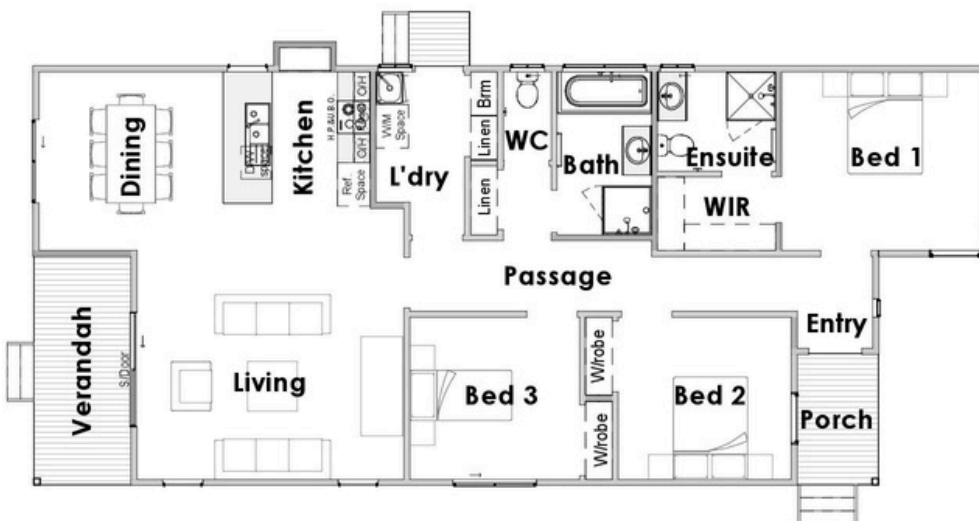

ADINA

RESIDENCE	115.80 m ²
PORCH	3.62 m ²
VERANDAH	7.58 m ²
TOTAL AREA	128.11 m ²
TOTAL WIDTH	8.70 m
TOTAL LENGTH	17.52 m

**OVER 60 YEARS OF
EXPERIENCE FOR THE
FINEST QUALITY HOMES**

Cape Paterson Road
Wonthaggi VIC 3995
Ph (03) 5672 1999
www.coldonhomes.com.au