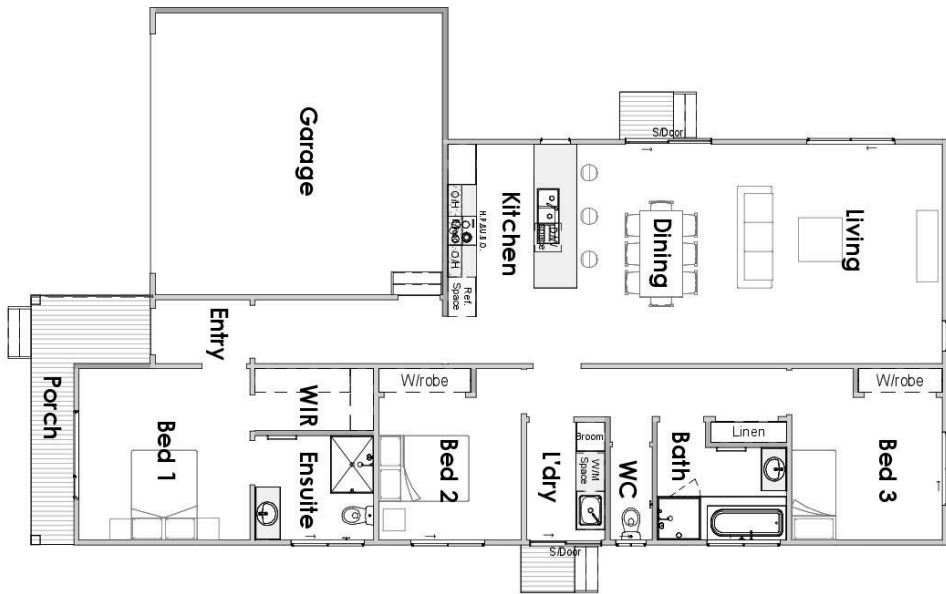

COVE

LEISURE RANGE

BY COLDON HOMES

COVE

residence area	164.89 m ²
deck area	7 m ²
total width	11.22 m
total length	18.84 m

**OVER 55 YEARS OF
EXPERIENCE FOR THE
FINEST QUALITY HOMES**

Cape Paterson Road
Wonthaggi VIC 3995
Ph (03) 5672 1999
www.coldonhomes.com.au