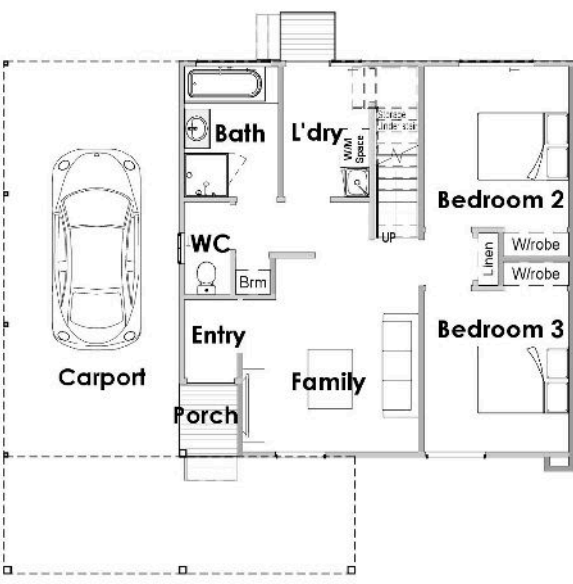

# LEISURE RANGE

3 2 1

BY COLDON HOMES

**Ground Floor**

**First Floor**

## WELLINGTON

residence area	158.22m <sup>2</sup>
upper deck	17.28m <sup>2</sup>
porch area	2.16 m <sup>2</sup>
total width	11.70 m
total length	10.50 m

**OVER 55 YEARS OF EXPERIENCE FOR THE FINEST QUALITY HOMES**