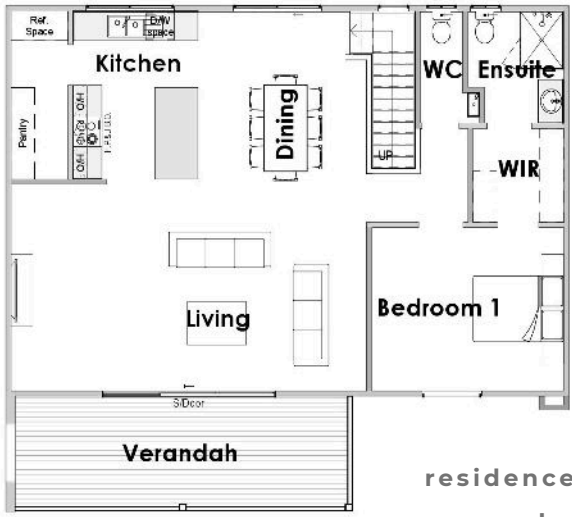

# LEISURE RANGE

3 2 1

BY COLDON HOMES

**Ground Floor**

**First Floor**

## WELLINGTON

residence area	158.22m <sup>2</sup>
upper deck	17.28m <sup>2</sup>
porch area	2.16 m <sup>2</sup>
total width	11.70 m
total length	10.50 m

**OVER 55 YEARS OF EXPERIENCE FOR THE FINEST QUALITY HOMES**